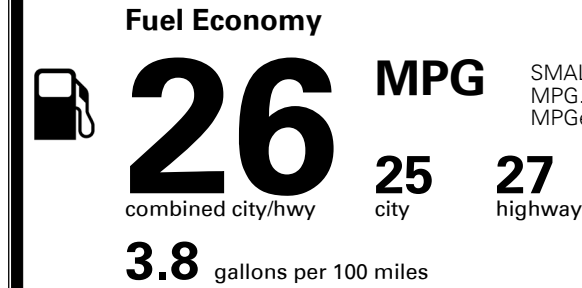

## EPA DOT Fuel Economy and Environment

Gasoline Vehicle

SMALL SUVs range from 14 to 123 MPG. The best vehicle rates 140 MPGe.

**You spend \$750 more in fuel costs over 5 years**  
 compared to the average new vehicle.