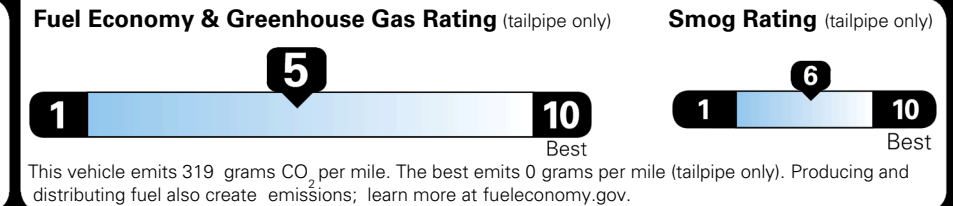

EPA DOT Fuel Economy and Environment

Gasoline Vehicle

Fuel Economy
28 MPG
combined city/hwy
3.6 gallons per 100 miles
city 26 highway 30
SMALL SUVs range from 14 to 138 MPG. The best vehicle rates 146 MPGe.

You spend $250 more in fuel costs over 5 years compared to the average new vehicle.

Annual fuel cost $1,650