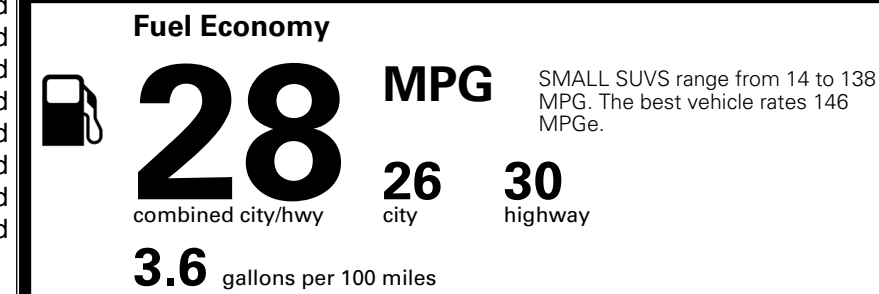

\$2,000.00

\$220.00

\$75.00

\$140.00

\$ 32,920.00

EPA DOT Fuel Economy and Environment

Gasoline Vehicle

You spend \$250 more in fuel costs over 5 years compared to the average new vehicle.