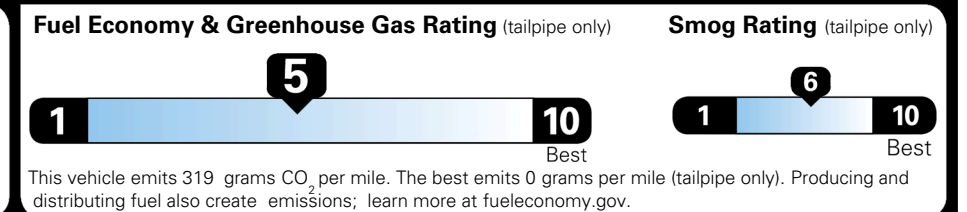

Actual results will vary for many reasons, including driving conditions and how you drive and maintain your vehicle. The average new vehicle gets 29 MPG and costs $8,000 to fuel over 5 years. Cost estimates are based on 15,000 miles per year at $ 3.10 per gallon. MPGe is miles per gasoline gallon equivalent. Vehicle emissions are a significant cause of climate change and smog.

fueleconomy.gov

Calculate personalized estimates and compare vehicles

GOVERNMENT 5-STAR SAFETY RATINGS

Overall Vehicle Score	Not Rated	
Based on the combined rating of frontal, side and rollover. Should ONLY be compared to other vehicles of similar size and weight.		
Frontal Crash	Driver	Not Rated
	Passenger	Not Rated
Based on the risk of injury in a frontal impact. Should ONLY be compared to other vehicles of similar size and weight.		
Side Crash	Front seat	Not Rated
	Rear seat	Not Rated
Star ratings based on the risk of injury in a side impact.		
Rollover	Not Rated	
Star ratings based on the risk of rollover in a single-vehicle crash.		

Star ratings range from 1 to 5 stars (★★★★★) with 5 being the highest.
Source: National Highway Traffic Safety Administration (NHTSA).
www.safercar.gov or 1-888-327-4236

Manufacturer's suggested retail price includes Manufacturer's recommended pre-delivery service. License and title fees, state and local taxes and other dealer installed options and accessories are not included in the manufacturer's suggested retail price.

PARTS CONTENT INFORMATION

FOR VEHICLES IN THIS CAR LINE U.S./CANADIAN PARTS CONTENT: 0 %

MAJOR SOURCES OF FOREIGN PARTS: KOREA: 90%

NOTE: PARTS CONTENT DOES NOT INCLUDE FINAL ASSEMBLY, DISTRIBUTION, OR OTHER NON-PARTS COSTS.

FOR THIS VEHICLE FINAL ASSEMBLY POINT: GWANGJU, KOREA

COUNTRY OF ORIGIN ENGINE (MOTOR): KOREA
TRANSMISSION: KOREA