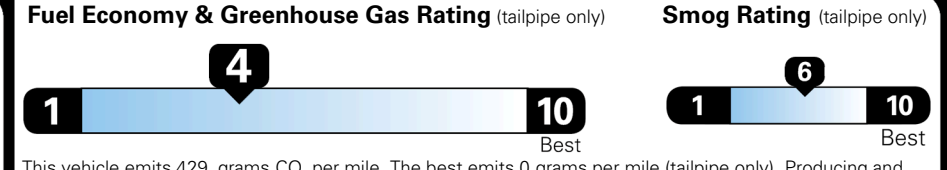

EPA DOT Fuel Economy and Environment

Gasoline Vehicle

You spend \$3,500 more in fuel costs over 5 years
 compared to the average new vehicle.

Annual fuel cost \$2,300

Actual results will vary for many reasons, including driving conditions and how you drive and maintain your vehicle. The average new vehicle gets 29 MPG and costs \$8,000 to fuel over 5 years. Cost estimates are based on 15,000 miles per year at \$ 3.10 per gallon. MPGe is miles per gasoline gallon equivalent. Vehicle emissions are a significant cause of climate change and smog.