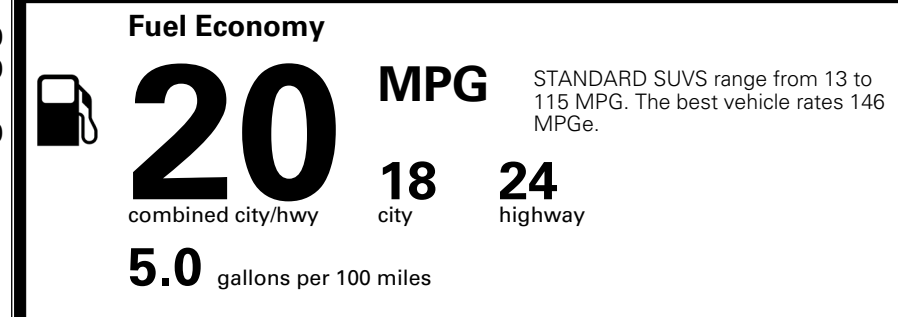

EPA DOT Fuel Economy and Environment

Gasoline Vehicle

You spend \$3,500 more in fuel costs over 5 years
 compared to the average new vehicle.

Annual fuel cost \$2,300

Actual results will vary for many reasons, including driving conditions and how you drive and maintain your vehicle. The average new vehicle gets 29 MPG and costs \$8,000 to fuel over 5 years. Cost estimates are based on 15,000 miles per year at \$ 3.10 per gallon. MPGe is miles per gasoline gallon equivalent. Vehicle emissions are a significant cause of climate change and smog.