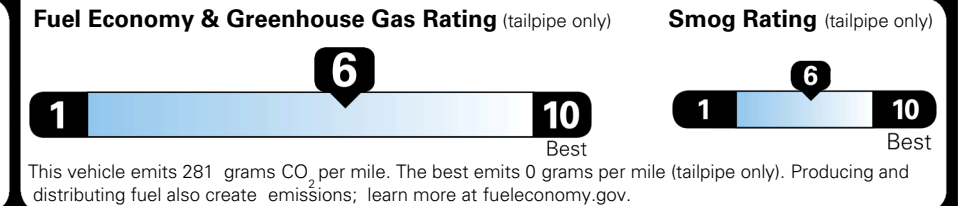

## EPA DOT Fuel Economy and Environment

Gasoline Vehicle

**You save \$500**  
 in fuel costs over 5 years compared to the average new vehicle.

**Annual fuel cost \$1,500**

Actual results will vary for many reasons, including driving conditions and how you drive and maintain your vehicle. The average new vehicle gets 29 MPG and costs \$8,000 to fuel over 5 years. Cost estimates are based on 15,000 miles per year at \$ 3.10 per gallon. MPGe is miles per gasoline gallon equivalent. Vehicle emissions are a significant cause of climate change and smog.