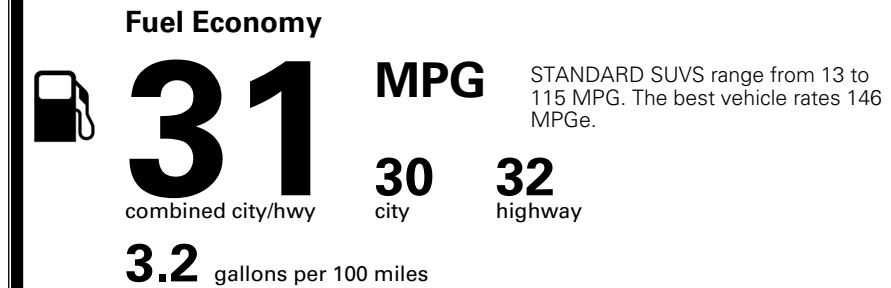

## EPA DOT Fuel Economy and Environment

Gasoline Vehicle

**You save \$500**  
 in fuel costs over 5 years compared to the average new vehicle.

**Annual fuel cost \$1,500**

Actual results will vary for many reasons, including driving conditions and how you drive and maintain your vehicle. The average new vehicle gets 29 MPG and costs \$8,000 to fuel over 5 years. Cost estimates are based on 15,000 miles per year at \$ 3.10 per gallon. MPGe is miles per gasoline gallon equivalent. Vehicle emissions are a significant cause of climate change and smog.