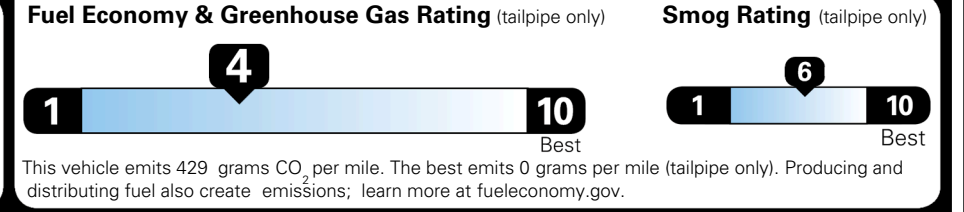

\$ 50,210.00

EPA DOT Fuel Economy and Environment

Gasoline Vehicle

You spend **\$4,000** more in fuel costs over 5 years compared to the average new vehicle.

Annual fuel cost **\$2,500**

Actual results will vary for many reasons, including driving conditions and how you drive and maintain your vehicle. The average new vehicle gets 29 MPG and costs \$8,500 to fuel over 5 years. Cost estimates are based on 15,000 miles per year at \$ 3.30 per gallon. MPGe is miles per gasoline gallon equivalent. Vehicle emissions are a significant cause of climate change and smog.