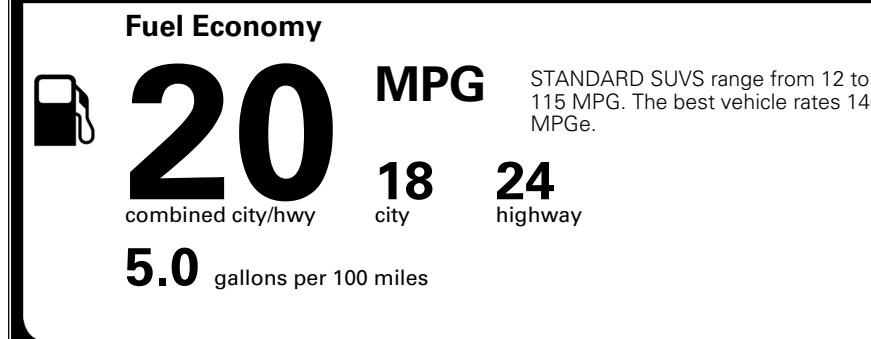

\$ 50,210.00

EPA DOT Fuel Economy and Environment

Gasoline Vehicle

You spend **\$4,000** more in fuel costs over 5 years compared to the average new vehicle.

Annual fuel cost **\$2,500**

Actual results will vary for many reasons, including driving conditions and how you drive and maintain your vehicle. The average new vehicle gets 29 MPG and costs \$8,500 to fuel over 5 years. Cost estimates are based on 15,000 miles per year at \$ 3.30 per gallon. MPGe is miles per gasoline gallon equivalent. Vehicle emissions are a significant cause of climate change and smog.