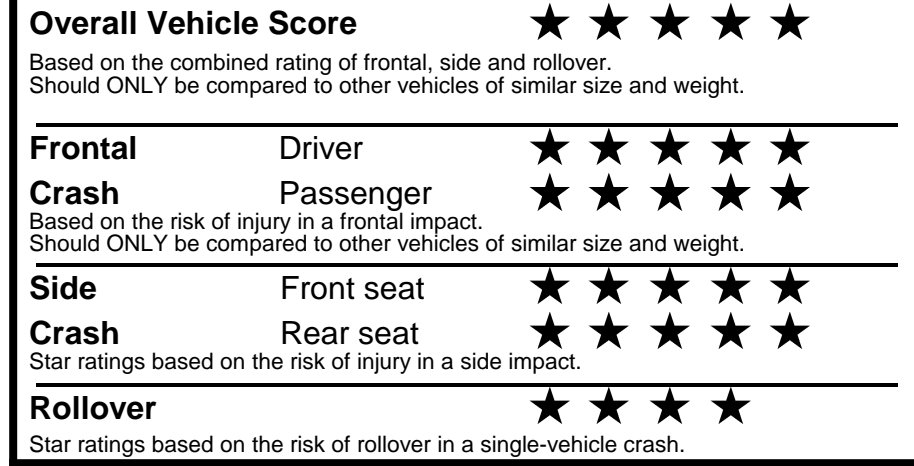

fueleconomy.gov

Calculate personalized estimates and compare vehicles

GOVERNMENT 5-STAR SAFETY RATINGS

PARTS CONTENT INFORMATION

FOR VEHICLES IN THIS CAR LINE U.S./CANADIAN PARTS CONTENT: 55 %

MAJOR SOURCES OF FOREIGN PARTS: KOREA: 30%